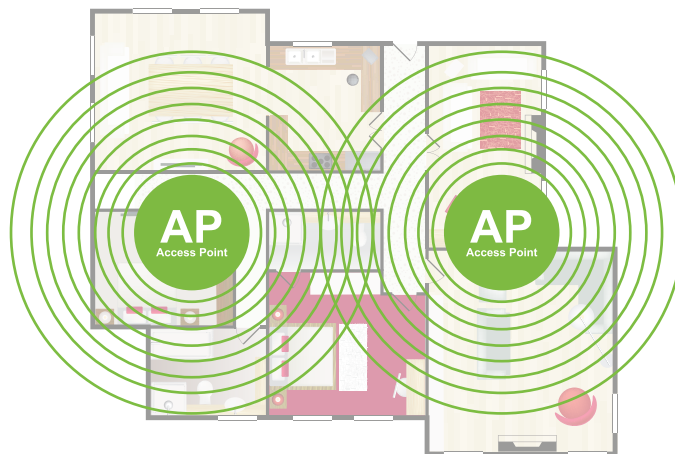

Strategically placed Access Point's ensures adequate signal coverage for your whole household.

LUXUL

info@acmeintegration.com
01234 567890

SWITCHES

LUXUL 2624P

A network switch is an integral part of growing your network. Network switches provide you more ports to hard wire your devices. By hardwiring you increase performance and a more reliable connection. You can also use Power over Ethernet (PoE) to power devices like CCTV cameras and Home Automation equipment.