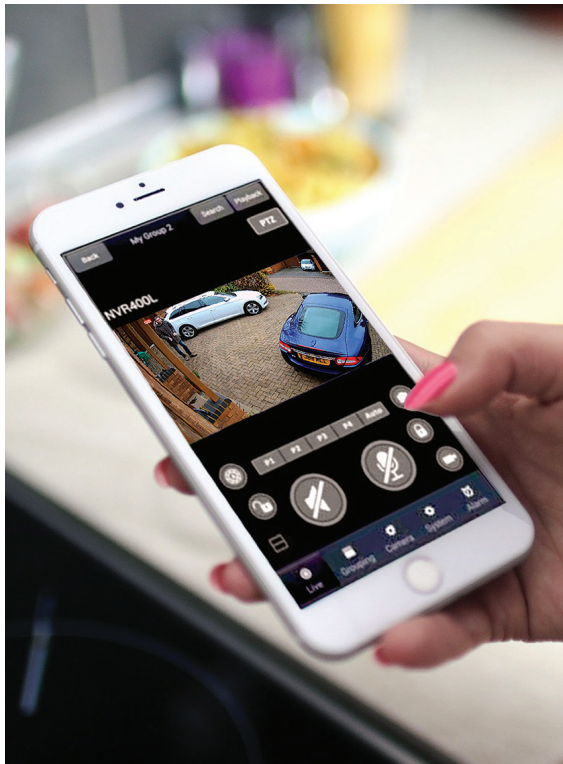

INTEGRATION

LILIN cameras integrate with the market leading Home Automation brands, enabling quick and easy viewing of live video from cameras on TV's, tablets or touch screen controls. The ultimate in control integration will allow control of video playback on recorded content, selecting different camera views and freeze frame.

MONITOR IT YOURSELF

In almost every Smart Home there will also be an intruder alarm system, however a monitored alarm system is no guarantee of police response and an unmonitored one might be nothing more than a nuisance. Using internet connected cameras enables you to verify alarm activations live, if you then call the police because there is an intruder this is considered both a verified alarm and a crime in progress and is more likely to elicit a police response.

FEATURES

The control features available allows you to move cameras, zoom, and select presets directly from automation devices' interface. Whether pulling a 16-camera view onto the TV for constant viewing or checking in on the kids from an iPhone during a lunch break, LILIN's integration with home automation systems makes safety, security, and peace of mind the simplest of solutions.

PANORAMA

Typically internal cameras, the Panorama series offers a 360° recording, ideal for an open area.

DOMES

Dome cameras are ceiling fitted and suitable for either internal or external. They offer a stylish and compact design that can blend well with the area of installation. With tinted glass surrounding the dome, it can be difficult to see the camera inside and which direction it is facing.