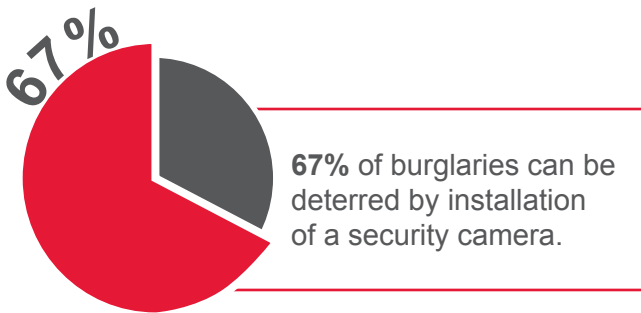

LILIN

**VIDEO SURVEILLANCE
FOR YOUR
SMART HOME**

ACME
INTEGRATION

PROTECT YOUR HOME AND FAMILY

SECURITY

The safety of you and your family is so important. Your personal possessions are important too: your home, cars, garage, garden, jewelery and shed should all be protected. Protecting your family and what you have worked so hard for is now easier than ever, with one of our professionally installed, easy-to-use, CCTV systems.

INTEGRATION

LILIN cameras integrate with the market leading Home Automation brands, enabling quick and easy viewing of live video from cameras on TV's, tablets or touch screen controls. The ultimate in control integration will allow control of video playback on recorded content, selecting different camera views and freeze frame.

MONITOR IT YOURSELF

In almost every Smart Home there will also be an intruder alarm system, however a monitored alarm system is no guarantee of police response and an unmonitored one might be nothing more than a nuisance. Using internet connected cameras enables you to verify alarm activations live, if you then call the police because there is an intruder this is considered both a verified alarm and a crime in progress and is more likely to elicit a police response.